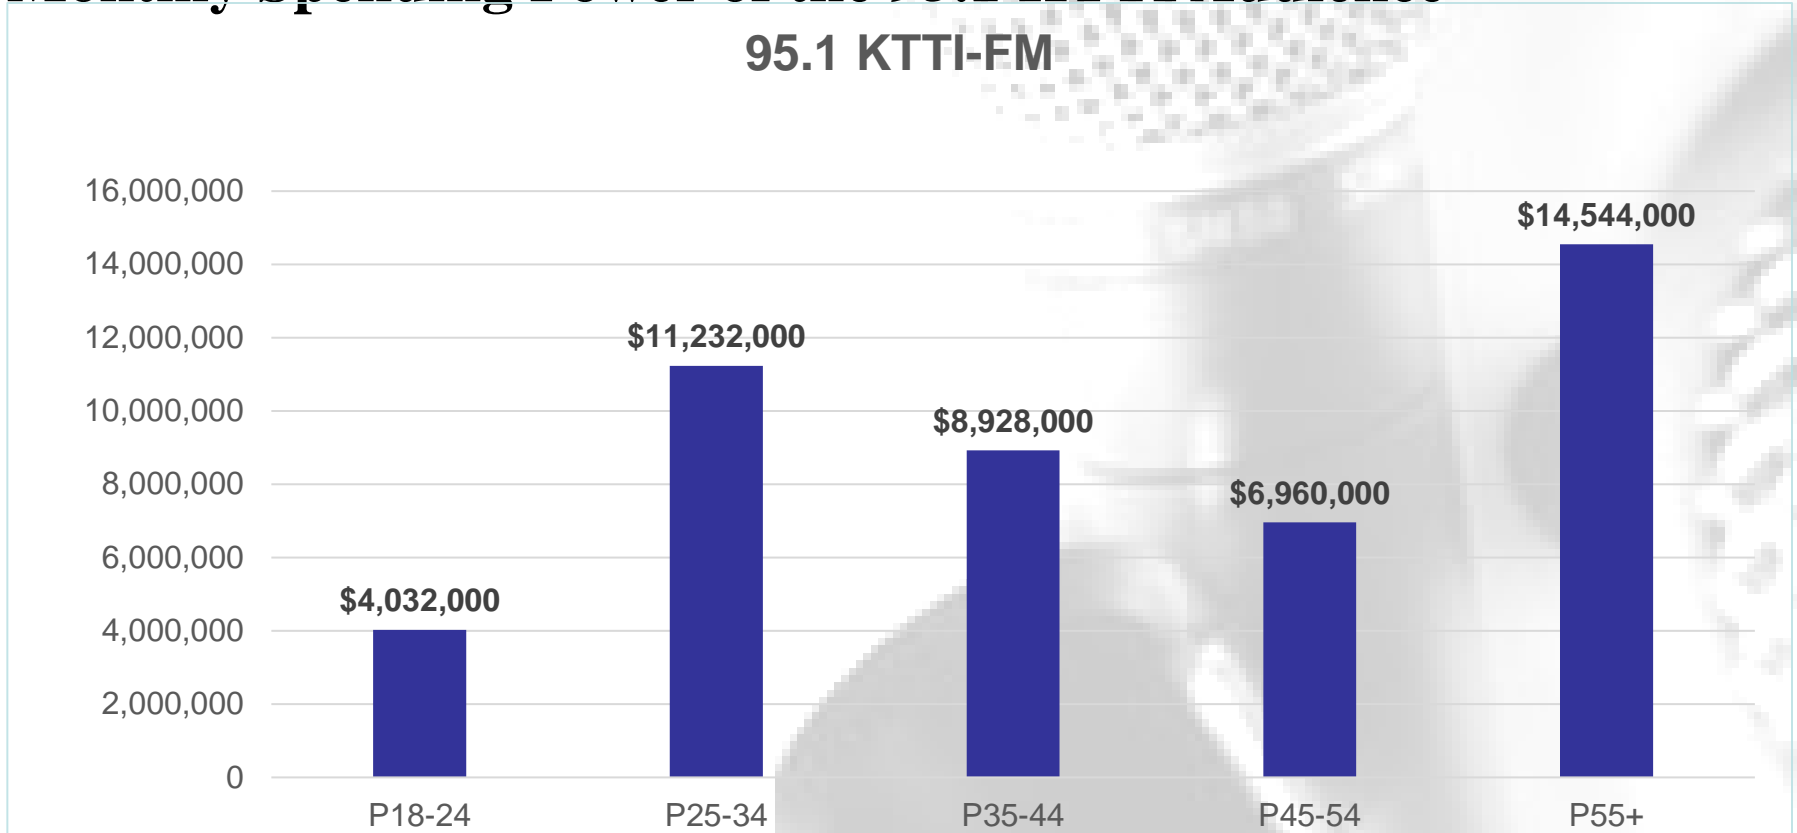

23% have at least one child at home

53% are employed either full or part-time

Annual Spending power of nearly \$574 million dollars in Retail Sales

If invited, this audience have the ability to buy the goods and services you are selling!

Monthly Spending Power of the 95.1 KTTI Audience

**\$574 million dollars spent each year in
The Greater Yuma Area by the 95.1 KTTI-FM Audience**