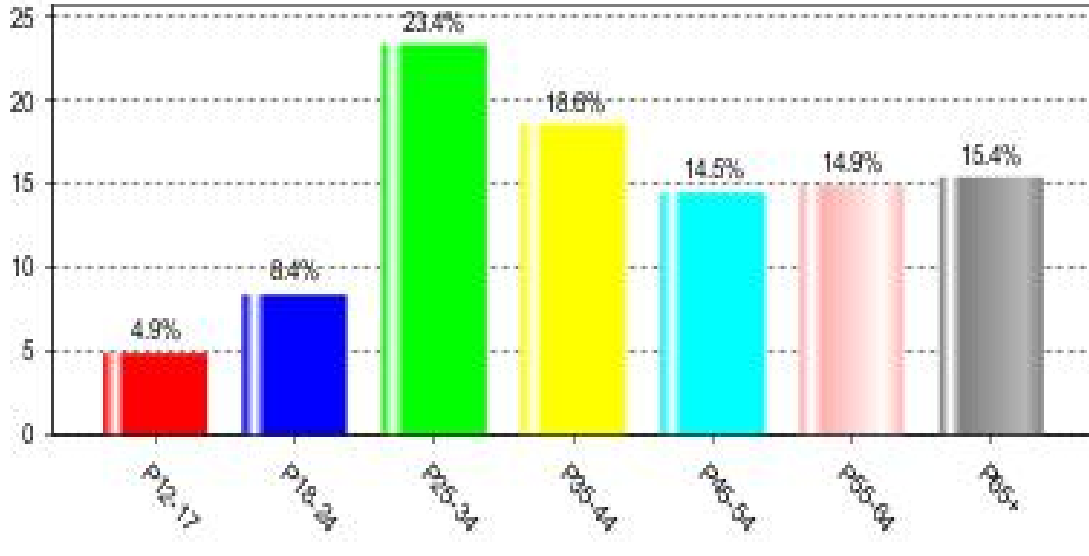

95.1 KTTI

TODAY'S BEST COUNTRY

Coverage for KTTI-FM

- KTTI-FM Class C2 - FM
- 50 kw
- 246 ft HAAT
- 449 Ft above sea level

KTTI-FM is:

MAINSTREAM COUNTRY. 95.1 KTTI plays the biggest country hits from the 1990s & 2000s – plus today’s hottest songs. Mainstream Country hits the money demo with personalities, like Big D and Bubba in the Morning, weekend specials, lots of daily features, topical information and one-of-a-kind promotions.

Top Artists:

- Tim McGraw
- Blake Shelton
- Carrie Underwood
- Zac Brown Band
- Keith Urban
- Florida Georgia Line
- Luke Bryan
- Kenny Chesney
- Dierks Bentley
- Jason Aldean

Male/Female Skew: 46%/54%
Average Age: 47

KTTI-FM:

Reaches 57,749 people in the Greater Yuma Area– average age 48 years old

45% are have some college or more, 11% hold a college degree

69% own their own home

\$45,000 is the average household income