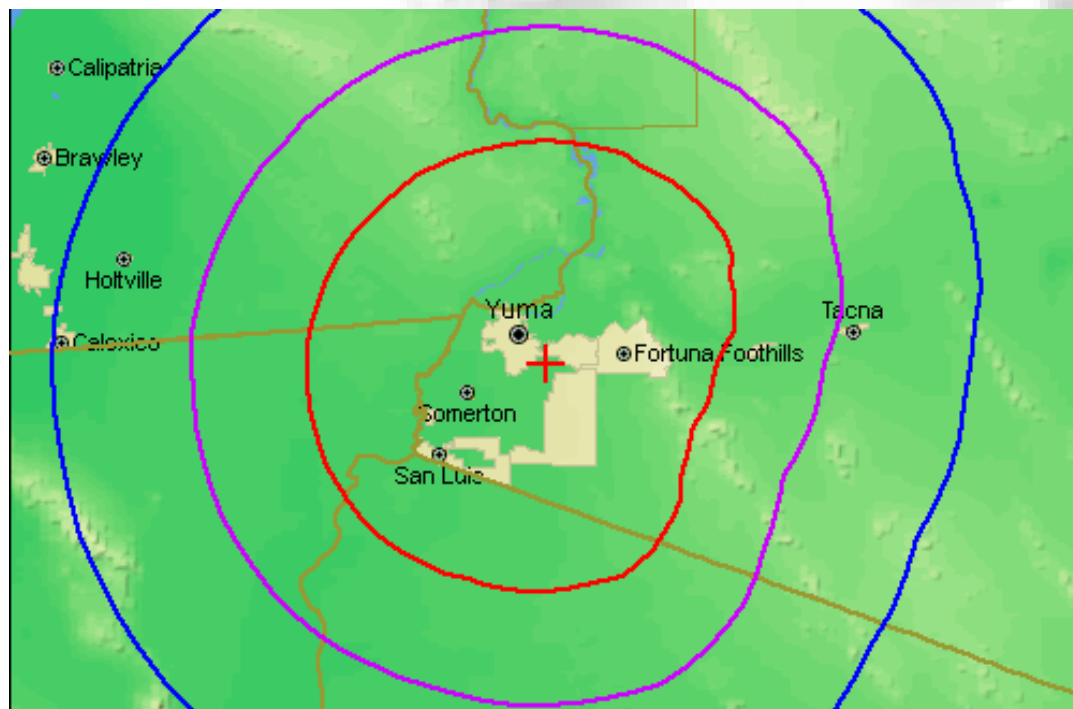

95.1 KTTI

TODAY'S BEST COUNTRY

Coverage for KTTI-FM

- KTTI-FM Class C2 - FM
- 50 kw
- 246 ft HAAT
- 449 Ft above sea level

KTTI-FM is:

MAINSTREAM COUNTRY. 95.1 KTTI plays the biggest country hits from the 1990s & 2000s – plus today’s hottest songs. Mainstream Country hits the money demo with personalities, like Big D and Bubba in the Morning, weekend specials, lots of daily features, topical information and one-of-a-kind promotions.

Top Artists:

- Tim McGraw
- Blake Shelton
- Carrie Underwood
- Zac Brown Band
- Keith Urban
- Florida Georgia Line
- Luke Bryan
- Kenny Chesney
- Dierks Bentley
- Jason Aldean

Male/Female Skew: 46%/54%
Average Age: 47